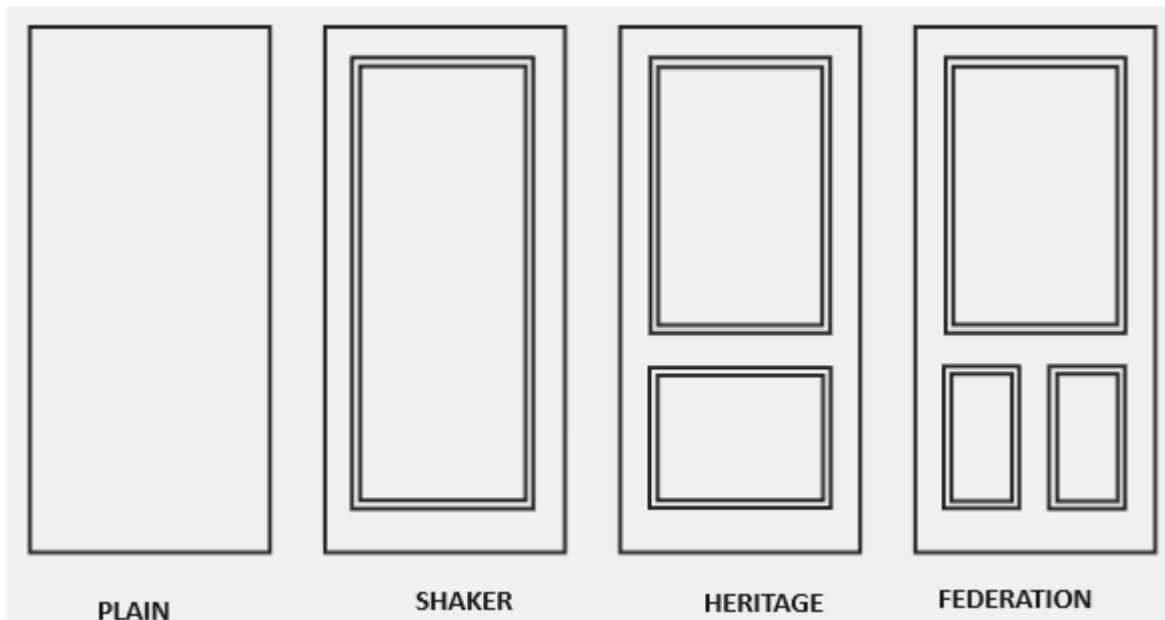

ALUMINIUM FRAME COLOUR OPTIONS

Matte Silver

Matt Black

Polished
Chrome

White

FRAMELES SLIDING DOOR RANGE

(Custom - Made to Measure Doors)

This option allows for an unlimited choice of colours. You can choose from any of the major Australian brands such as Dulux, Taubman's etc to perfectly match your interiors. Simply visit your local paint or hardware store and advised us of the brand and colour code.